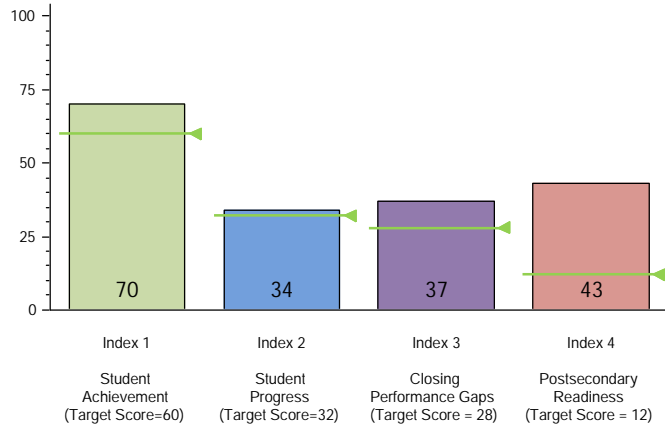

Texas Education Agency
2015-16 School Report Card
SUNSET VALLEY EL (227901158)

District Name: AUSTIN ISD
Campus Type: Elementary

Total Students: 530
Grade Span: EE - 05

2016 Performance Index

State accountability ratings are based on four performance indices: Student Achievement, Student Progress, Closing Performance Gaps, and Postsecondary Readiness. The bar graph below illustrates the index scores for this campus. The score required to meet each index's target is indicated below the index description and as a line on each bar. In 2016, to receive the Met Standard or Met Alternative Standard accountability rating, districts and campuses must meet targets on three indices: Index 1 or Index 2 and Index 3 and Index 4.

2016 Accountability Rating

Met Standard

State District All African
Students American