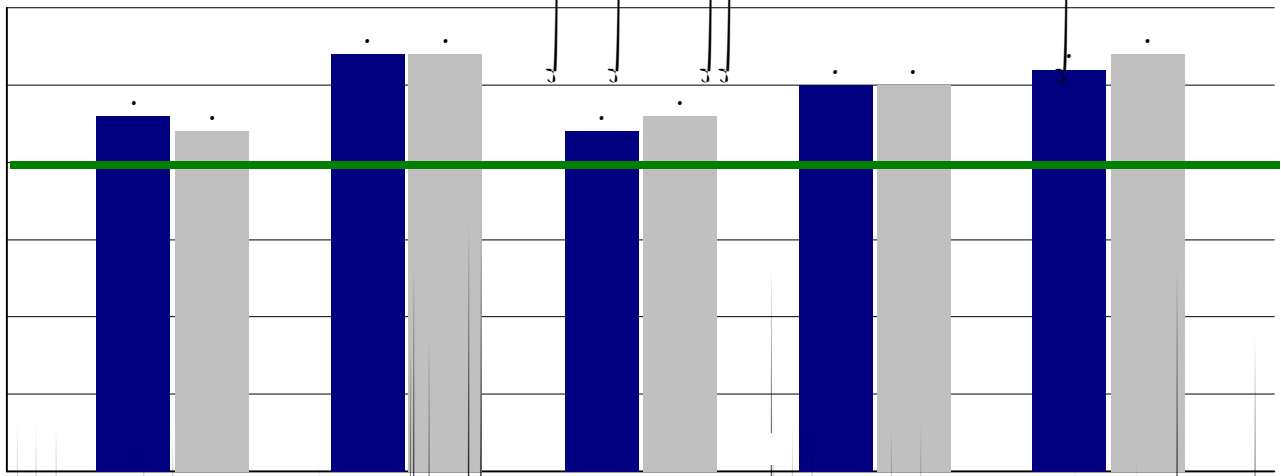

Handwritten musical notation consisting of several staves with notes and stems.

Handwritten musical notation with a green rectangular box highlighting a section. A small blue square is located above the box.

Handwritten musical notation with a red rectangular box highlighting a section. A small grey square is located above the box.

Handwritten musical notation consisting of several staves with notes and stems.