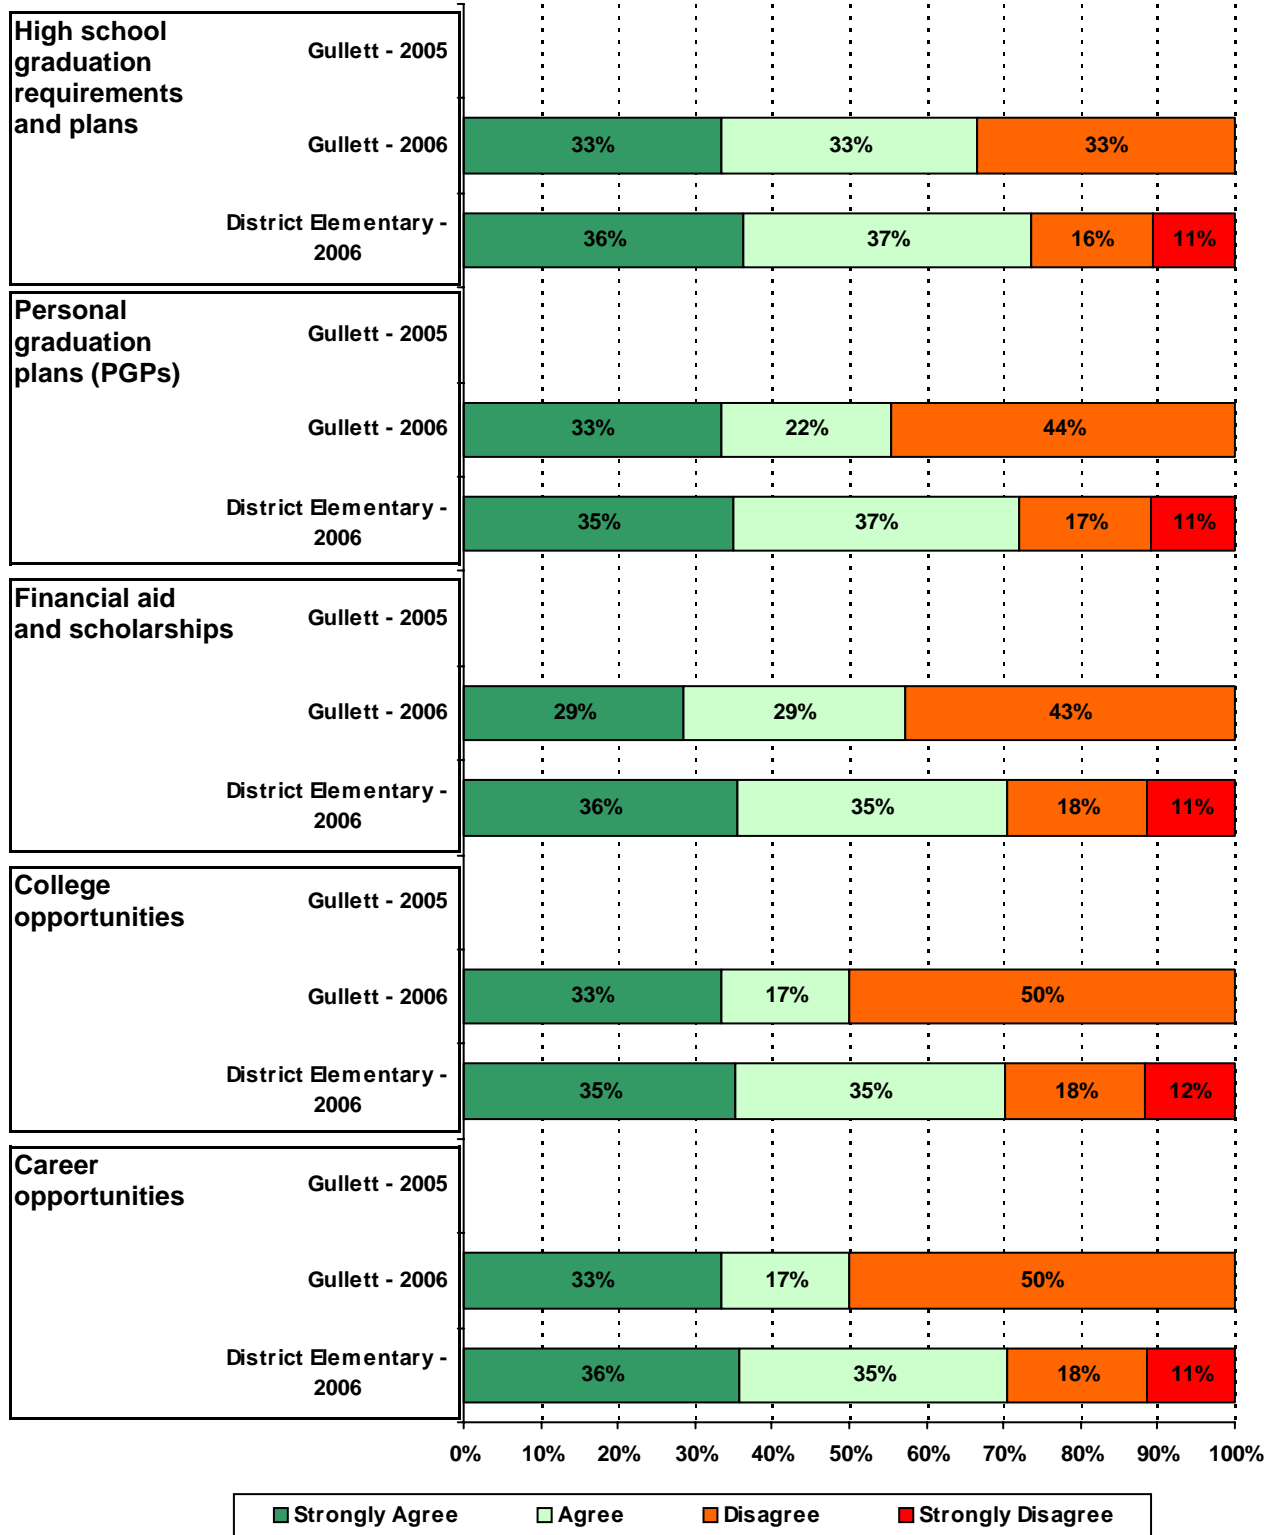

**% of Students, as
Reported by Campus**

USING THE RESULTS OF THE AISD PARENT SURVEY

5. The following school staff treat me with courtesy and respect.

6. The following school staff provide me with opportunities for two-way communication.

7. The following school staff have helped me to become more involved in my child's education.

**Required
curriculum**

16. School staff provide me with useful information about the following graduation and post-graduation topic

* Item(s) #17, #18, #19 added to the survey in 2006

Disagree

Strongly
Disagree

13a.	n = 96	60	33	1	1	1
13b.	n = 96					
13c.	n = 96					
14a.	n = 95	17	28	15	3	32
14b.	n = 96					
14c.	n = 96					
15a.	n = 96	58	32	5	1	0
15b.	n = 96	30	23	14	2	27
15c.	n = 95	28	33	7	1	26
15d.	n = 96	30	30	6	1	29
		51	39	5	1	0