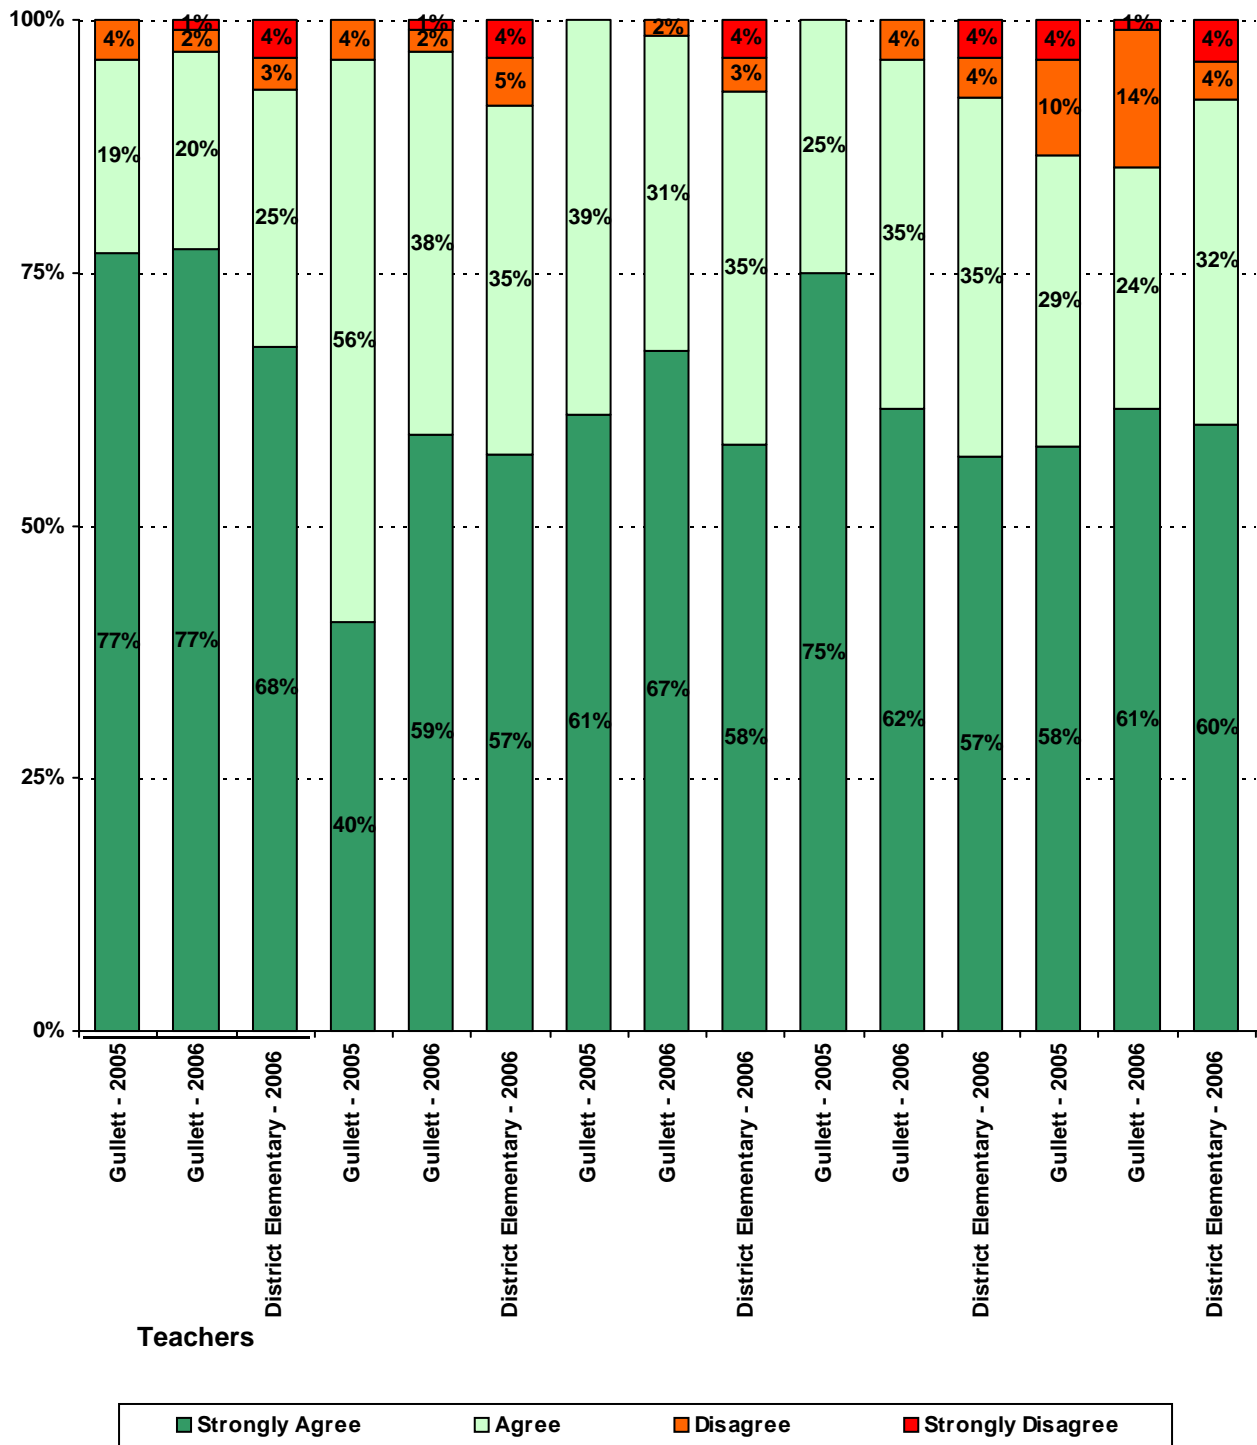

Gullett Elementary School

How many parents responded to the survey in 2005-2006 and 2006-2007, and how does this compare to the number of students in the population each year?

	Campus	District EL	District MS	District HS
	56			
	460			
	<i>12.2%</i>			
	97			
	440			
	<i>22%</i>			

**% of Students, as
Reported by Campus**

USING THE RESULTS OF THE AISD PARENT SURVEY

5. The following school staff treat me with courtesy and respect.

6. The following school staff provide me with opportunities for two-way communication.