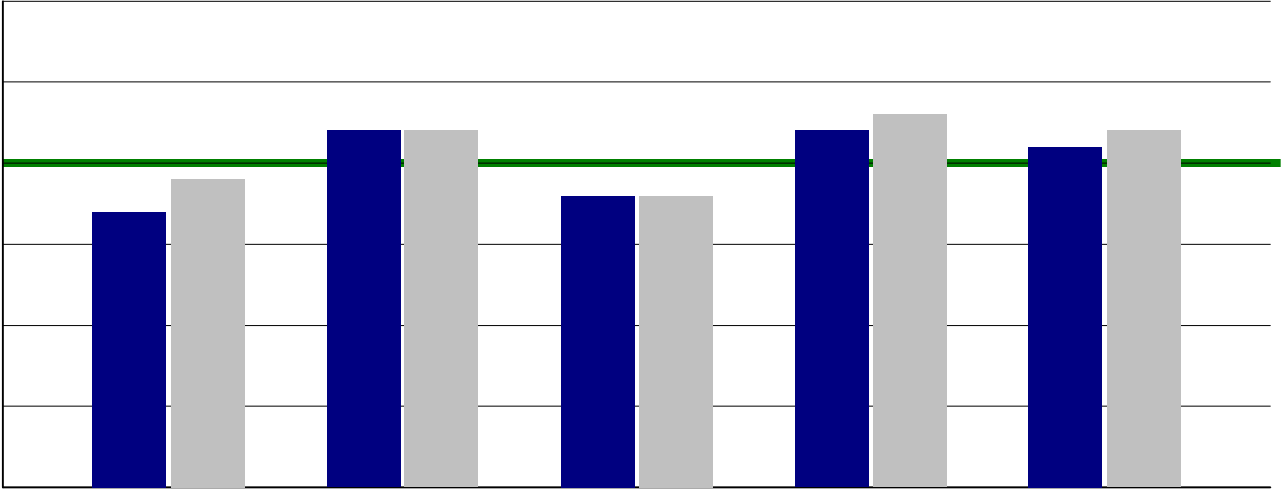

2010-2011 AISD Student Climate Survey
Martin Middle School

en

Table 1. Number of respondents for:

Table 2. Response rate by grade for Martin, 2010-2011

Behavioral environment

--	--