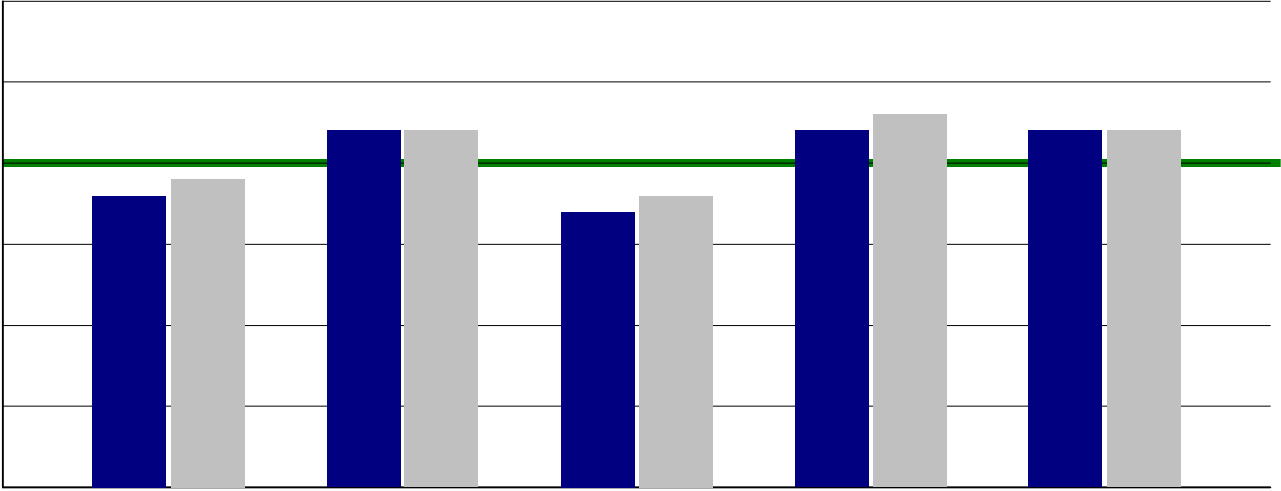

2010-2011 AISD Student Climate Survey Paredes Middle School

en

Table 1. Number of respondents for:

Table 2. Response rate by grade for Paredes, 2010-2011

Behavioral environment	2008-2009	Paredes 2009-2010	2010-2011	All Middle Schools 2010-2011