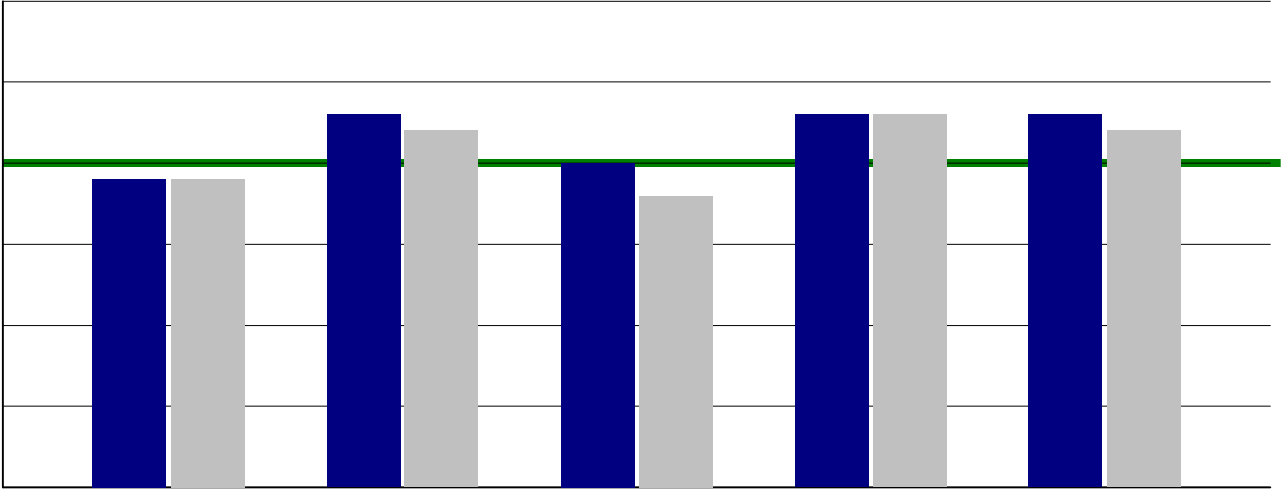

2010-2011 AISD Student Climate Survey
Webb Middle School

en

Table 1. Number of respondents for:

Table 2. Response rate by grade for Webb, 2010-2011

Student engagement	Webb			All Middle Schools 2010-2011
	2008-2009	2009-2010	2010-2011	